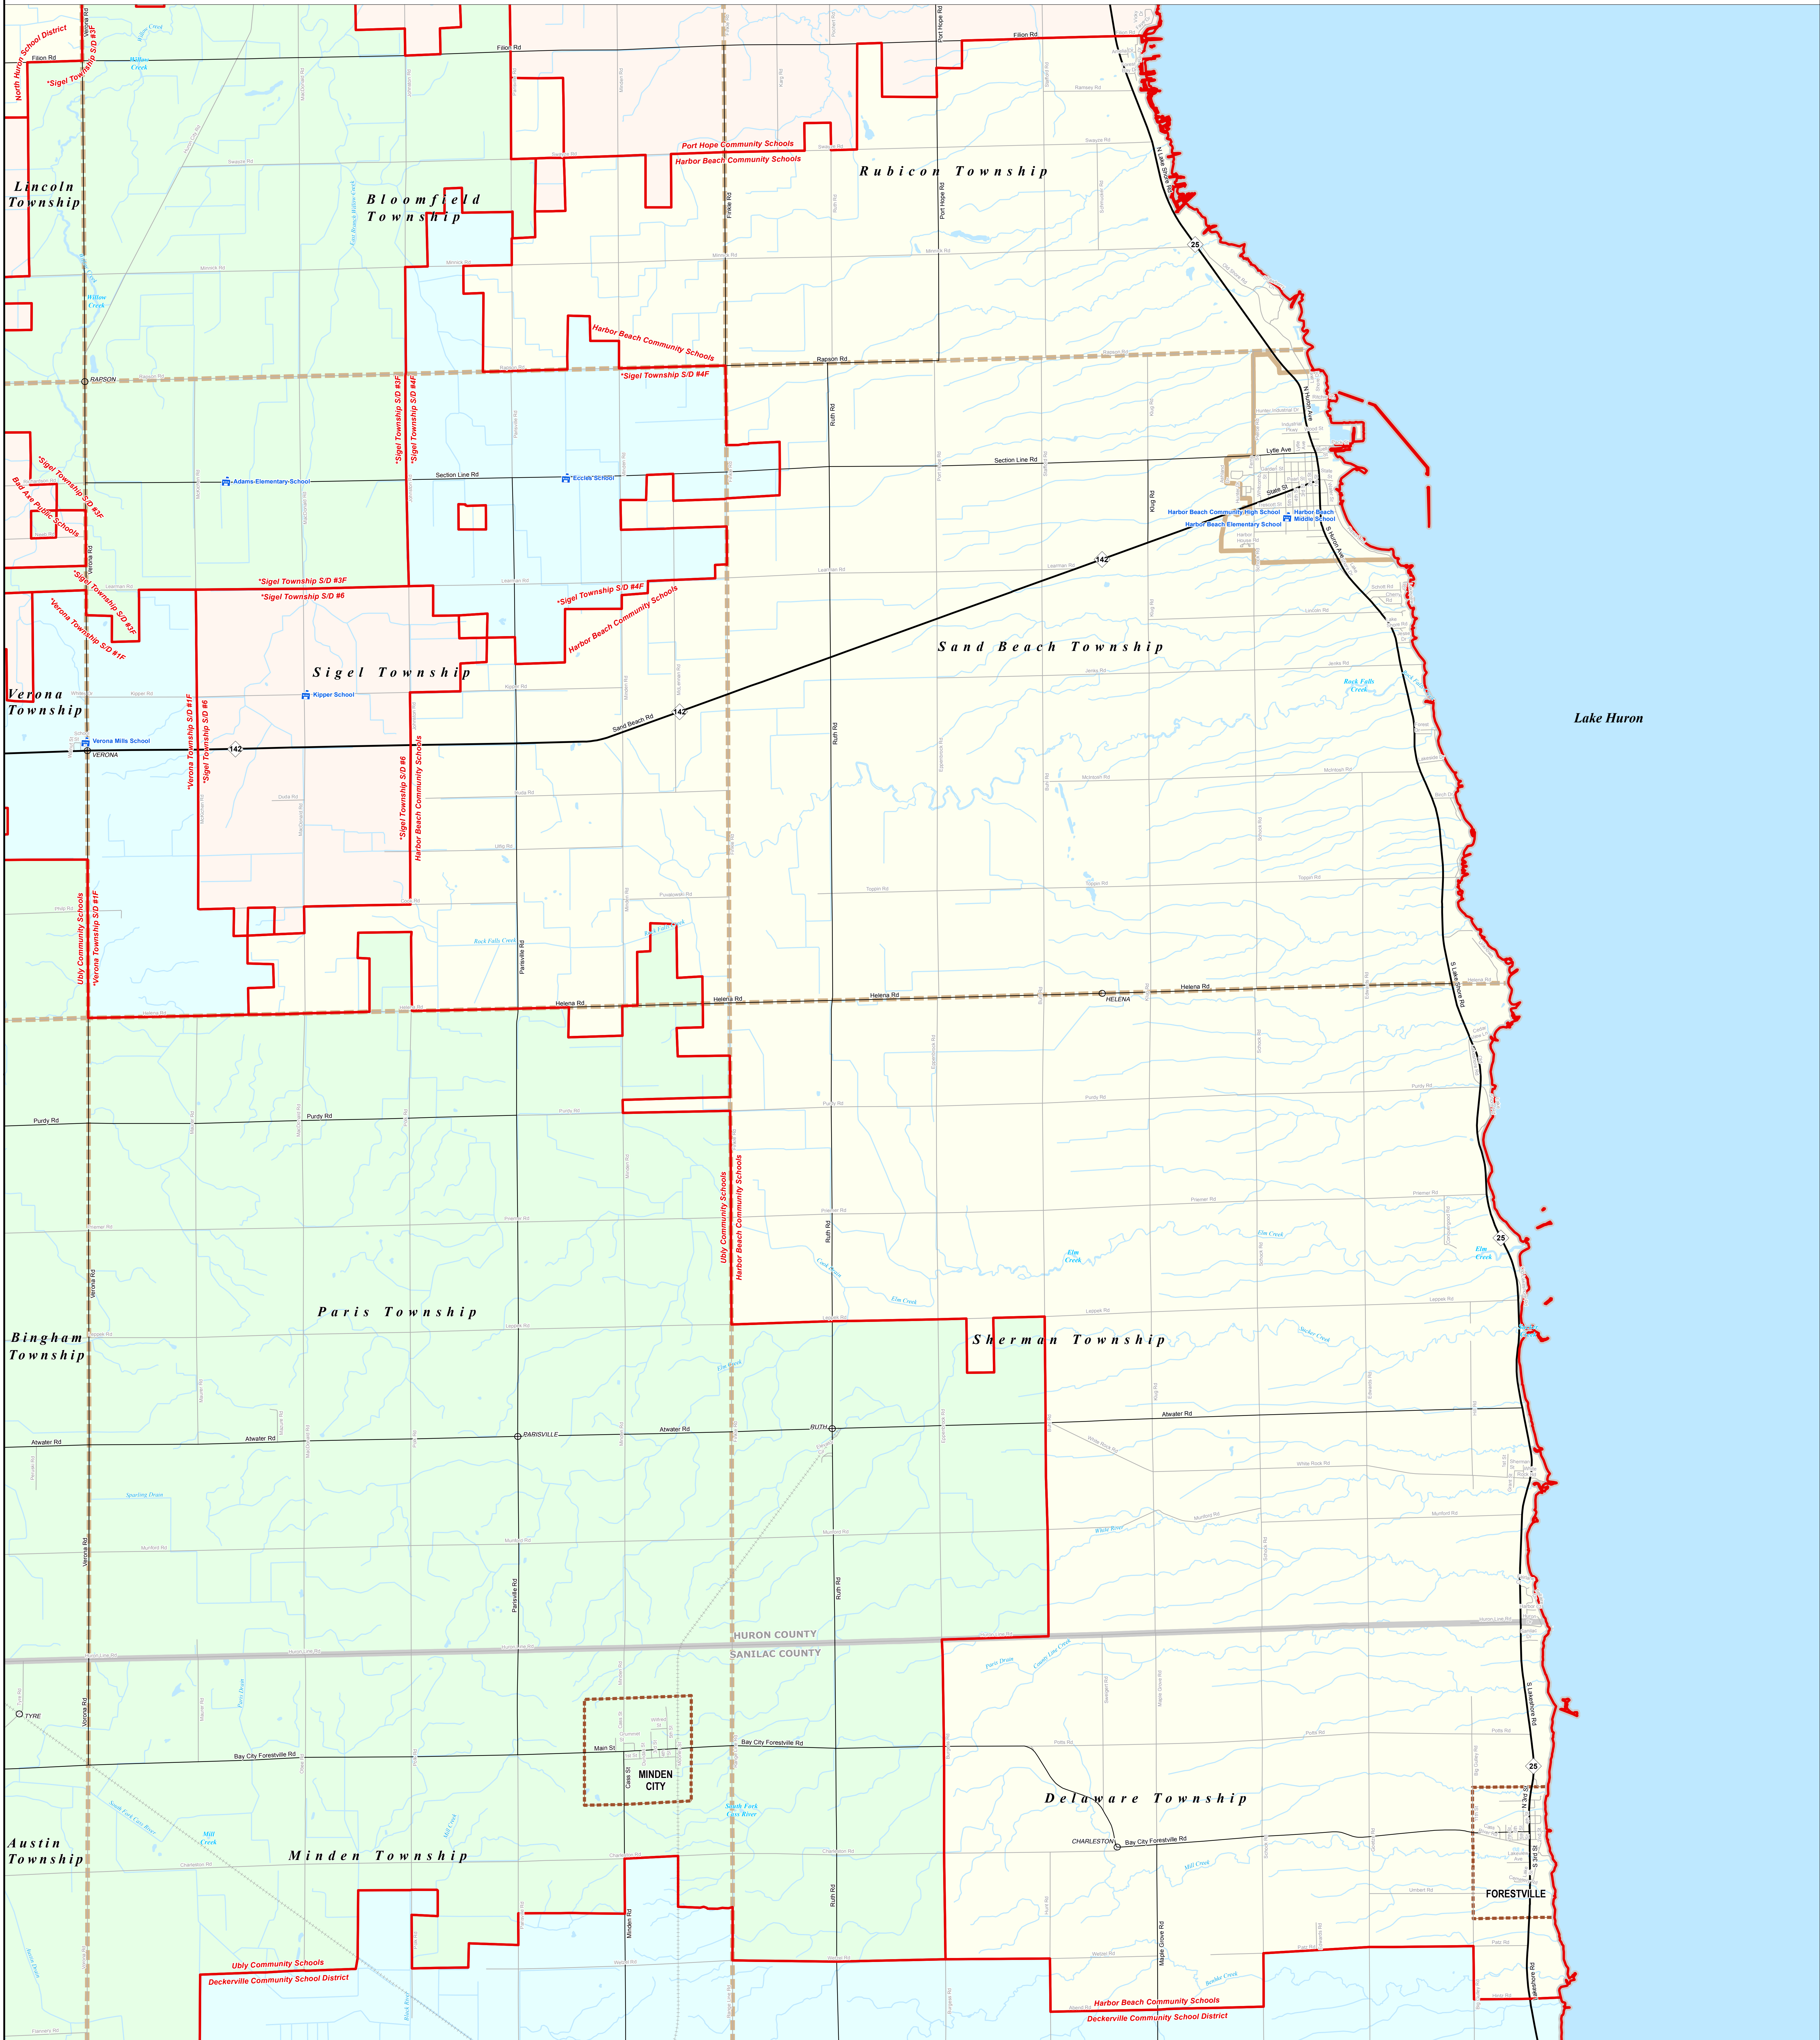

HARBOR BEACH COMMUNITY SCHOOLS

Huron ISD

0 0.25 0.5 1 Miles

*Note: Non K-12 School Districts identified with Asterisk (*) in Name

11/14/13

Legend	
School District	Unincorporated Place
County	School
City	Water Feature
Township	Railroad
Village	River, Stream, or Drain
Census Designated Place	Freeway
	Highway
	Primary Road
	Local Road

Source: Michigan Geographic Framework, v13a